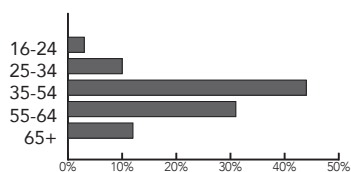

General

- Tips about the latest shows, concerts, exhibitions, festivals and films in Amsterdam and the surrounding area
- Competitions for readers

Reach

Distribution Weekly on Thursdays
Open rate 28%
Number of subscribers 32,000

Sizes & rates (in euros excl. of VAT)

Type of advertisement	size wxh	rate
e-flyer large	copy + video + image	800
e-flyer	copy + video + image	700
tip	copy + image	600
vertical banner	300 x 470 pixels	600
rectangle banner	640 x 240 pixels	600

Kids Uitmail

- Activities in the Amsterdam Metropolitan Area, especially for young people
- Distribution on Mondays, around school holidays for Northern and Central Netherlands

edition	booking	Uitmail sent
May holidays 2019	29/04 to 05/05	Mon 22 April
Autumn holidays 2019	19/10 to 27/10	Mon 14 October
Christmas holidays 2019	23/12 to 05/01	Mon 16 December

Gender

Age

Income