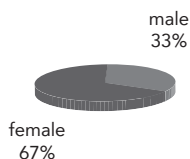

General

- Tips about the latest shows, concerts, exhibitions, festivals and films in Amsterdam and the surrounding area
- Competitions for readers

Reach

Distribution Weekly on Thursdays
Open rate 28%
Number of subscribers 32,000

Sizes & rates (in euros excl. of VAT)

Type of advertisement	size wxh	rate
e-flyer large	copy + video + image	800
e-flyer	copy + video + image	700
tip	copy + image	600
vertical banner	300 x 470 pixels	600
rectangle banner	640 x 240 pixels	600

Kids Uitmail

- Activities in the Amsterdam Metropolitan Area, especially for young people
- Distribution on Mondays, around school holidays for Northern and Central Netherlands

edition	booking	Uitmail sent
May holidays 2019	29/04 to 05/05	Mon 22 April
Autumn holidays 2019	19/10 to 27/10	Mon 14 October
Christmas holidays 2019	23/12 to 05/01	Mon 16 December

Gender

Age

Income