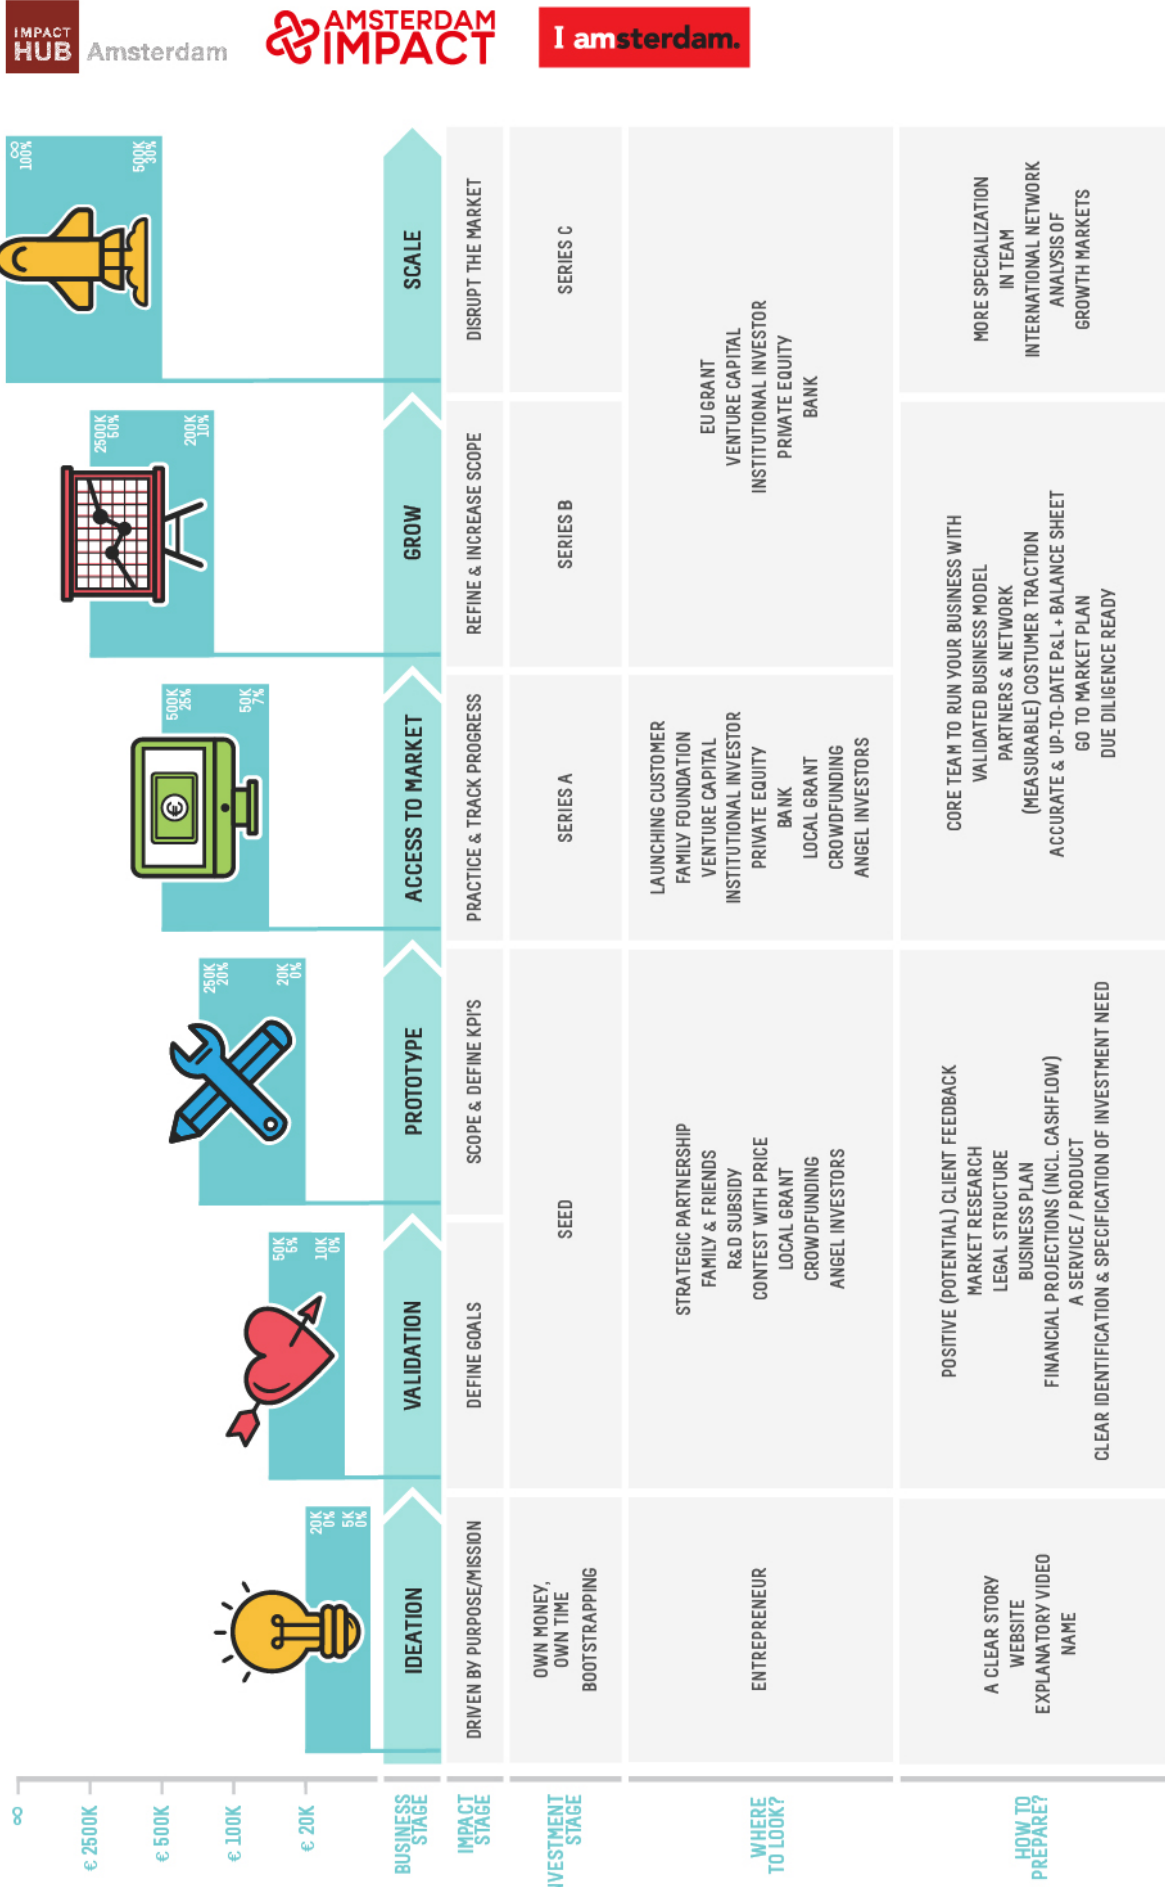

IMPACT START-UP CAPITAL

when, how and where to look for Impact Capital

Disclaimer: This map is meant to give you an indication of a typical investment trajectory. It is not meant as an investment advice and exceptions do exist. The capital providers mentioned are usually active in multiple categories depending on the phase and other maturity factors of your start-up. Placement on this map is indicative. Please ask for professional support when building your investment case. Initiative and concept by Impact Hub Amsterdam and Gemeente Amsterdam. Design by Remember to Play.